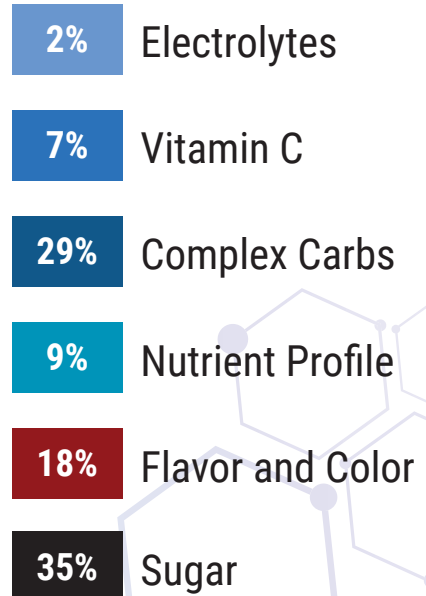

**WHAT
ARE YOU
REALLY
PAYING
FOR?**

THE REAL COST OF SUGAR

HYDRATE & RECOVER®

1,160mg
Nutrient Profile

4g
Complex Carbs

1000mg Vitamin C

100mg
Electrolytes

225mg
Electrolytes

HYDRATE & RECOVER[®] 14g

MAKES 2 SERVINGS

SQWINCHER 35g