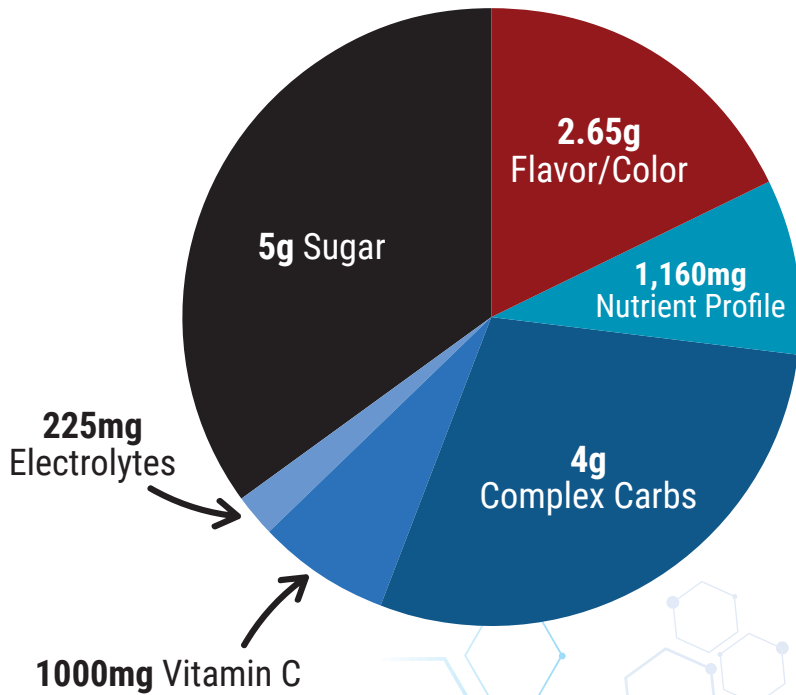

**WHAT
ARE YOU
REALLY
PAYING
FOR?**

THE REAL COST OF SUGAR

HYDRATE & RECOVER®

1,160mg
Nutrient Profile

4g
Complex Carbs

1000mg Vitamin C

100mg
Electrolytes

225mg
Electrolytes

HYDRATE & RECOVER[®] 14g

MAKES 2 SERVINGS

SQWINCHER 35g